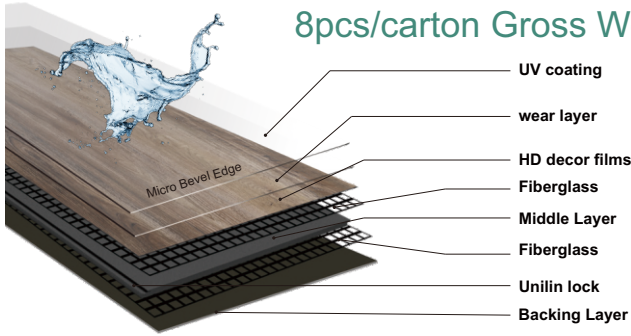

## LVT CLICK FLOORING

Floor Melody  
YOUR ONE STOP FLOOR EXPERT

# TERRA FIRMA

Luxury Vinyl Tile

FOCUS ON HIGH-QUALITY LIFESTYLE

Size:5mm/0.5mm(T)X180mm(W)X1220mm(L)

8pcs/carton Gross Weight 17.36Kg Net Weight 16.86KG

Description	Standard	Symbol	Requirements	Results
Classification (Level of Use)	EN ISO 10582 EN ISO 10582		<b>Domestic-Heavy(Class 23)</b> Wear Layer (Nominal): $\geq 0.30\text{mm}$ Thickness (Nominal): $\geq 1.5\text{mm}$	Passes Requirements (Nominal)
			<b>Commercial-Very Heavy(Class 33)</b> Wear Layer (Nominal): $\geq 0.50\text{mm}$ Thickness (Nominal): $\geq 2.0\text{mm}$	Passes Requirements (Nominal)
			<b>Light Industrial-Heavy(Class 43)</b> Wear Layer (Nominal): $\geq 0.70\text{mm}$ Thickness (Nominal): $\geq 2.0\text{mm}$	Passes Requirements (Nominal)
Dimensional Stability	ISO 23999:2021			X Direction: 0.00% Y Direction: 0.00%
Curling	ISO 23999:2021	N/A		X Direction: 0.0mm Y Direction: 0.0mm
Residual Indentation	ISO24343		$\leq 0.1\text{mm}$	0.07mm
Colour Fastness to Light	ISO 105-B02, Method 3		$\geq$ Grade 6	Grade 6
Reaction to Fire (and Smoke Production)	EN 13501-1		<b>B<sub>fl</sub> - S1 Classification</b> Critical Flux: $\geq 8.0\text{kW/m}$ Flame Spread: $\leq 150\text{mm}$ within 20s Smoke value as % x min: $\leq 750$	B <sub>fl</sub> -S1
Castor Chair	ISO 4918:2016		Load: 90kg Type of wheels: Type W Cycles: 25000	Pass
Slip Resistance	EN 16165:2021-12		<b>Class Ds:</b> Test result $6^\circ \leq \text{shod} < 10^\circ$	R9
Phthalate	EN14372		(1) 1mg/kg = 1 ppm = 0.0001% (2) MDL = Method Detection Limit (3) ND = Not Detected (< MDL ) (4) "-"=Not Regulated	ND
Thermal Resistance	EN 12667			Pass
Abrasion/ wear Resistance	EN 660-2		$2.0 < F_v \leq 4.0$	Group P